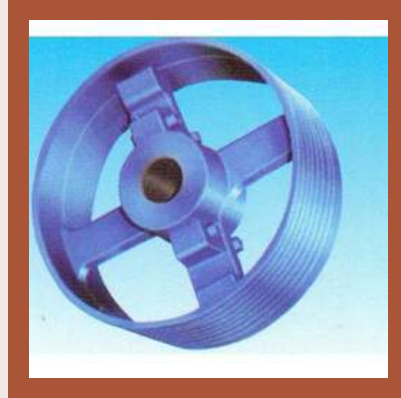

Paver Gears

V Belt Pulley for Meat
Grinder

Timing Belt Pulley

Wire Rope Pulley

OTHER PRODUCTS:

Step Pulley

Flat Belt Pulley

Variable Speed Pulley